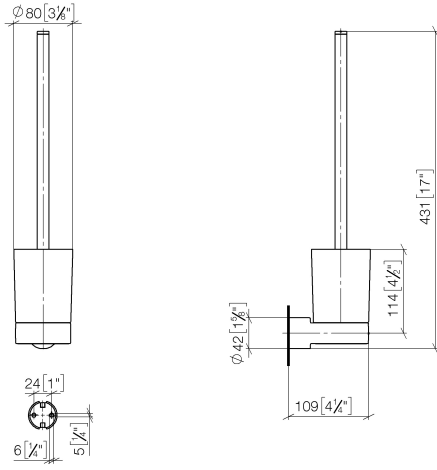

## Toilet brush set wall model - Chrome

---

83 900 832

- crystal glass brush holder, matte
- brush, matte black
- width 80mm
- height 430 mm
- 111mm projection

---

 Chrome

83 900 832-00

---

## Toilet brush set wall model - Chrome

83 900 832

mm [inches]

## Toilet brush set wall model - Chrome

---

83 900 832

Parts for other  
finishes can be found  
here: [Soft Black](#)

### Spare parts list

No.	Item Number	Name	Quantity used	Delivery time
1	05 30 31 025 00 90	fixing set	1	2