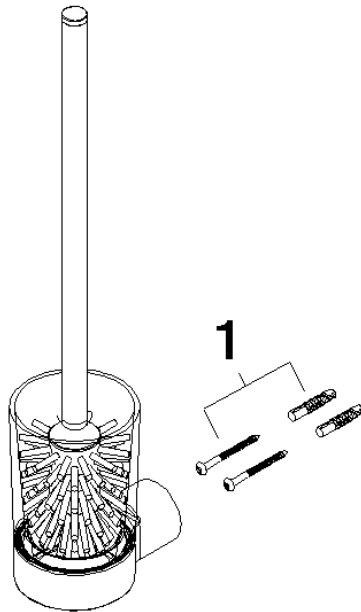

## Toilet brush set wall model - Chrome

---

83 900 832

- crystal glass brush holder, matte
- brush, matte black
- width 80mm
- height 430 mm
- 111mm projection

---

 Chrome

83 900 832-00

---

## Toilet brush set wall model - Chrome

83 900 832

mm [inches]

## Toilet brush set wall model - Chrome

---

83 900 832

Parts for other  
finishes can be found  
here: [Soft Black](#)

### Spare parts list

No.	Item Number	Name	Quantity used	Delivery time
1	05 30 31 025 00 90	fixing set	1	2